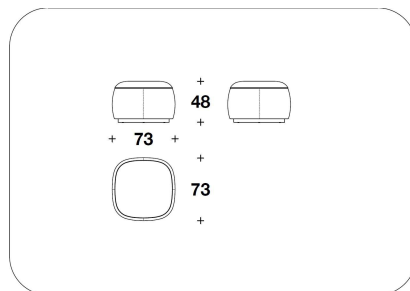

**BENTLEY HOME**  
**ottomans**  
**DUNDEE**

**BENTLEY**

HOME

BPU (04P)  
POUF / OTTOMAN  
60x60x56H.cm  
23 2/3x23 2/3x22H."

BPU (04)  
POUF GRANDE / BIG OTTOMAN  
73x73x48H.cm  
28 2/3x28 2/3x19H."

**Note**