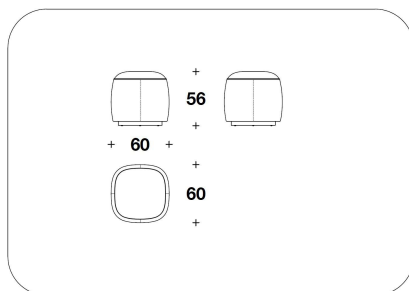

**COVER** Not removable fabric or leather (printed leather not included). Diamond quilted on the frame, plain on the seat

**BASE** Wood covered in fabric or leather, coordinated with the cover

**OPTIONAL** Diamond quilted on the frame

**BENTLEY HOME**  
**ottomans**  
**DUNDEE**

**BENTLEY**

HOME

BPU (04P)  
POUF / OTTOMAN  
60x60x56H.cm  
23 2/3x23 2/3x22H."

BPU (04)  
POUF GRANDE / BIG OTTOMAN  
73x73x48H.cm  
28 2/3x28 2/3x19H."

**Note**