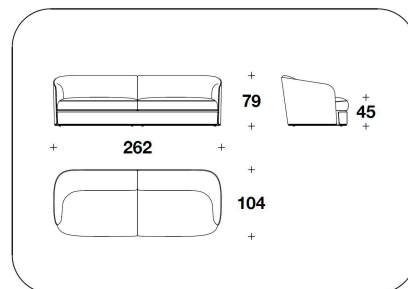

OPTIONAL 2 Back with logo embroidery

OPTIONAL 3-4 Diamond quilted on the external frame (3) or/and on the band under the seat (4)

BENTLEY HOME
sofa & armchairs
BAMPTON

BENTLEY

HOME

3BE (POL)
POLTRONA / ARMCHAIR
100x104x79H. - H.S.45 cm
39 1/3x41x31H. - H.S.17 3/4 "

3BE (POL)
POLTRONA / ARMCHAIR
100x104x79H. - H.S.45 cm
39 1/3x41x31H. - H.S.17 3/4 "

3BE (D3)
DIVANO 3 POSTI / 3 SEATER SOFA
262x104x79H. - H.S.45cm
103x41x31H. - H.S.17 3/4"

3BE (D3)
DIVANO 3 POSTI / 3 SEATER SOFA
262x104x79H. - H.S.45cm
103x41x31H. - H.S.17 3/4"

3BE (D4)
DIVANO 4 POSTI / 4 SEATER SOFA
308x104x79H. - H.S.45 cm
121 1/3x41x31H. - H.S.17 3/4 "

3BE (D4)
DIVANO 4 POSTI / 4 SEATER SOFA
308x104x79H. - H.S.45 cm
121 1/3x41x31H. - H.S.17 3/4 "

3BE (POLE)
POLTRONA / ARMCHAIR
100x104x79H. - H.S.45 cm
39 1/3x41x31H. - H.S.17 3/4 "

3BE (D4E)
DIVANO 4 POSTI / 4 SEATER SOFA
308x104x79H. - H.S.45 cm
121 1/3x41x31H. - H.S.17 3/4 "

3BE (D4E)
DIVANO 4 POSTI / 4 SEATER SOFA
308x104x79H. - H.S.45 cm
121 1/3x41x31H. - H.S.17 3/4 "

Note