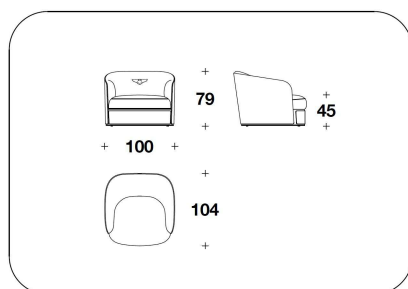

OPTIONAL 2 Back with logo embroidery

OPTIONAL 3-4 Diamond quilted on the external frame (3) or/and on the band under the seat (4)

BENTLEY HOME
sofa & armchairs
BAMPTON

BENTLEY

HOME

3BE (POL)
POLTRONA / ARMCHAIR
100x104x79H. - H.S.45 cm
39 1/3x41x31H. - H.S.17 3/4 "

3BE (POL)
POLTRONA / ARMCHAIR
100x104x79H. - H.S.45 cm
39 1/3x41x31H. - H.S.17 3/4 "

3BE (D3)
DIVANO 3 POSTI / 3 SEATER SOFA
262x104x79H. - H.S.45cm
103x41x31H. - H.S.17 3/4"

3BE (D3)
DIVANO 3 POSTI / 3 SEATER SOFA
262x104x79H. - H.S.45cm
103x41x31H. - H.S.17 3/4"

3BE (D4)
DIVANO 4 POSTI / 4 SEATER SOFA
308x104x79H. - H.S.45 cm
121 1/3x41x31H. - H.S.17 3/4 "

3BE (D4)
DIVANO 4 POSTI / 4 SEATER SOFA
308x104x79H. - H.S.45 cm
121 1/3x41x31H. - H.S.17 3/4 "

3BE (POLE)
POLTRONA / ARMCHAIR
100x104x79H. - H.S.45 cm
39 1/3x41x31H. - H.S.17 3/4 "

3BE (D4E)
DIVANO 4 POSTI / 4 SEATER SOFA
308x104x79H. - H.S.45 cm
121 1/3x41x31H. - H.S.17 3/4 "

3BE (D4E)
DIVANO 4 POSTI / 4 SEATER SOFA
308x104x79H. - H.S.45 cm
121 1/3x41x31H. - H.S.17 3/4 "

Note