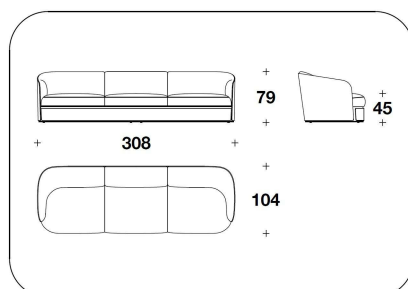

OPTIONAL 2 Back with logo embroidery

OPTIONAL 3-4 Diamond quilted on the external frame (3) or/and on the band under the seat (4)

BENTLEY HOME
sofa & armchairs
BAMPTON

BENTLEY

HOME

3BE (POL)
POLTRONA / ARMCHAIR
100x104x79H. - H.S.45 cm
39 1/3x41x31H. - H.S.17 3/4 "

3BE (POL)
POLTRONA / ARMCHAIR
100x104x79H. - H.S.45 cm
39 1/3x41x31H. - H.S.17 3/4 "

3BE (D3)
DIVANO 3 POSTI / 3 SEATER SOFA
262x104x79H. - H.S.45cm
103x41x31H. - H.S.17 3/4"

3BE (D3)
DIVANO 3 POSTI / 3 SEATER SOFA
262x104x79H. - H.S.45cm
103x41x31H. - H.S.17 3/4"

3BE (D4)
DIVANO 4 POSTI / 4 SEATER SOFA
308x104x79H. - H.S.45 cm
121 1/3x41x31H. - H.S.17 3/4 "

3BE (D4)
DIVANO 4 POSTI / 4 SEATER SOFA
308x104x79H. - H.S.45 cm
121 1/3x41x31H. - H.S.17 3/4 "

3BE (POLE)
POLTRONA / ARMCHAIR
100x104x79H. - H.S.45 cm
39 1/3x41x31H. - H.S.17 3/4 "

3BE (D4E)
DIVANO 4 POSTI / 4 SEATER SOFA
308x104x79H. - H.S.45 cm
121 1/3x41x31H. - H.S.17 3/4 "

3BE (D4E)
DIVANO 4 POSTI / 4 SEATER SOFA
308x104x79H. - H.S.45 cm
121 1/3x41x31H. - H.S.17 3/4 "

Note