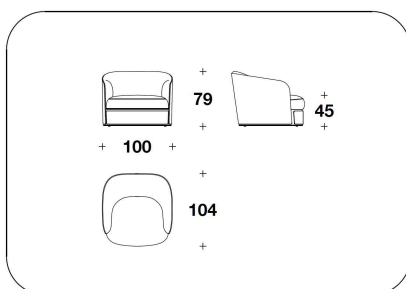

OPTIONAL 2 Back with logo embroidery

OPTIONAL 3-4 Diamond quilted on the external frame (3) or/and on the band under the seat (4)

BENTLEY HOME
sofa & armchairs
BAMPTON

BENTLEY

HOME

3BE (POL)
POLTRONA / ARMCHAIR
100x104x79H. - H.S.45 cm
39 1/3x41x31H. - H.S.17 3/4 "

3BE (POL)
POLTRONA / ARMCHAIR
100x104x79H. - H.S.45 cm
39 1/3x41x31H. - H.S.17 3/4 "

3BE (D3)
DIVANO 3 POSTI / 3 SEATER SOFA
262x104x79H. - H.S.45cm
103x41x31H. - H.S.17 3/4"

3BE (D3)
DIVANO 3 POSTI / 3 SEATER SOFA
262x104x79H. - H.S.45cm
103x41x31H. - H.S.17 3/4"

3BE (D4)
DIVANO 4 POSTI / 4 SEATER SOFA
308x104x79H. - H.S.45 cm
121 1/3x41x31H. - H.S.17 3/4 "

3BE (D4)
DIVANO 4 POSTI / 4 SEATER SOFA
308x104x79H. - H.S.45 cm
121 1/3x41x31H. - H.S.17 3/4 "

3BE (POLE)
POLTRONA / ARMCHAIR
100x104x79H. - H.S.45 cm
39 1/3x41x31H. - H.S.17 3/4 "

3BE (D4E)
DIVANO 4 POSTI / 4 SEATER SOFA
308x104x79H. - H.S.45 cm
121 1/3x41x31H. - H.S.17 3/4 "

3BE (D4E)
DIVANO 4 POSTI / 4 SEATER SOFA
308x104x79H. - H.S.45 cm
121 1/3x41x31H. - H.S.17 3/4 "

Note