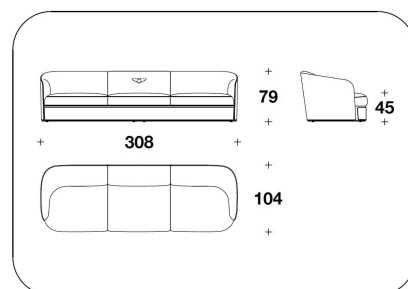

OPTIONAL 2 Back with logo embroidery

OPTIONAL 3-4 Diamond quilted on the external frame (3) or/and on the band under the seat (4)

BENTLEY HOME
sofa & armchairs
BAMPTON

BENTLEY

HOME

3BE (POL)
POLTRONA / ARMCHAIR
100x104x79H. - H.S.45 cm
39 1/3x41x31H. - H.S.17 3/4 "

3BE (POL)
POLTRONA / ARMCHAIR
100x104x79H. - H.S.45 cm
39 1/3x41x31H. - H.S.17 3/4 "

3BE (D3)
DIVANO 3 POSTI / 3 SEATER SOFA
262x104x79H. - H.S.45cm
103x41x31H. - H.S.17 3/4"

3BE (D3)
DIVANO 3 POSTI / 3 SEATER SOFA
262x104x79H. - H.S.45cm
103x41x31H. - H.S.17 3/4"

3BE (D4)
DIVANO 4 POSTI / 4 SEATER SOFA
308x104x79H. - H.S.45 cm
121 1/3x41x31H. - H.S.17 3/4 "

3BE (D4)
DIVANO 4 POSTI / 4 SEATER SOFA
308x104x79H. - H.S.45 cm
121 1/3x41x31H. - H.S.17 3/4 "

3BE (POLE)
POLTRONA / ARMCHAIR
100x104x79H. - H.S.45 cm
39 1/3x41x31H. - H.S.17 3/4 "

3BE (POLE)
POLTRONA / ARMCHAIR
100x104x79H. - H.S.45 cm
39 1/3x41x31H. - H.S.17 3/4 "

3BE (D3E)
DIVANO 3 POSTI / 3 SEATER SOFA
262x104x79H. - H.S.45cm
103x41x31H. - H.S.17 3/4"

3BE (D3E)
DIVANO 3 POSTI / 3 SEATER SOFA
262x104x79H. - H.S.45cm
103x41x31H. - H.S.17 3/4"