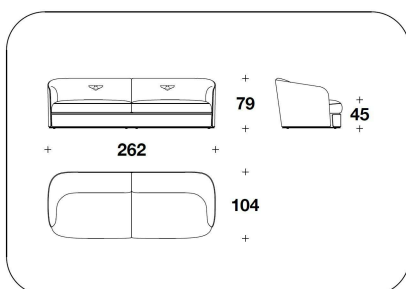

OPTIONAL 2 Back with logo embroidery

OPTIONAL 3-4 Diamond quilted on the external frame (3) or/and on the band under the seat (4)

BENTLEY HOME
sofa & armchairs
BAMPTON

BENTLEY

HOME

3BE (POL)
POLTRONA / ARMCHAIR
100x104x79H. - H.S.45 cm
39 1/3x41x31H. - H.S.17 3/4 "

3BE (POL)
POLTRONA / ARMCHAIR
100x104x79H. - H.S.45 cm
39 1/3x41x31H. - H.S.17 3/4 "

3BE (D3)
DIVANO 3 POSTI / 3 SEATER SOFA
262x104x79H. - H.S.45cm
103x41x31H. - H.S.17 3/4"

3BE (D3)
DIVANO 3 POSTI / 3 SEATER SOFA
262x104x79H. - H.S.45cm
103x41x31H. - H.S.17 3/4"

3BE (D4)
DIVANO 4 POSTI / 4 SEATER SOFA
308x104x79H. - H.S.45 cm
121 1/3x41x31H. - H.S.17 3/4 "

3BE (D4)
DIVANO 4 POSTI / 4 SEATER SOFA
308x104x79H. - H.S.45 cm
121 1/3x41x31H. - H.S.17 3/4 "

3BE (POLE)
POLTRONA / ARMCHAIR
100x104x79H. - H.S.45 cm
39 1/3x41x31H. - H.S.17 3/4 "

3BE (D4E)
DIVANO 4 POSTI / 4 SEATER SOFA
308x104x79H. - H.S.45 cm
121 1/3x41x31H. - H.S.17 3/4 "

3BE (D4E)
DIVANO 4 POSTI / 4 SEATER SOFA
308x104x79H. - H.S.45 cm
121 1/3x41x31H. - H.S.17 3/4 "

Note