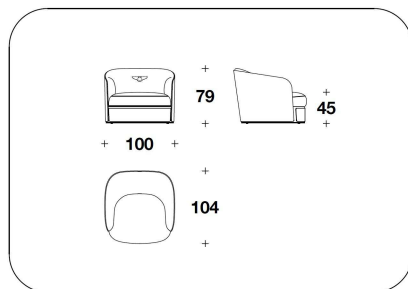

OPTIONAL 2 Back with logo embroidery

OPTIONAL 3-4 Diamond quilted on the external frame (3) or/and on the band under the seat (4)

BENTLEY HOME
sofa & armchairs
BAMPTON

BENTLEY

HOME

3BE (POL)
POLTRONA / ARMCHAIR
100x104x79H. - H.S.45 cm
39 1/3x41x31H. - H.S.17 3/4 "

3BE (POL)
POLTRONA / ARMCHAIR
100x104x79H. - H.S.45 cm
39 1/3x41x31H. - H.S.17 3/4 "

3BE (D3)
DIVANO 3 POSTI / 3 SEATER SOFA
262x104x79H. - H.S.45cm
103x41x31H. - H.S.17 3/4"

3BE (D3)
DIVANO 3 POSTI / 3 SEATER SOFA
262x104x79H. - H.S.45cm
103x41x31H. - H.S.17 3/4"

3BE (D4)
DIVANO 4 POSTI / 4 SEATER SOFA
308x104x79H. - H.S.45 cm
121 1/3x41x31H. - H.S.17 3/4 "

3BE (D4)
DIVANO 4 POSTI / 4 SEATER SOFA
308x104x79H. - H.S.45 cm
121 1/3x41x31H. - H.S.17 3/4 "

3BE (POLE)
POLTRONA / ARMCHAIR
100x104x79H. - H.S.45 cm
39 1/3x41x31H. - H.S.17 3/4 "

3BE (D4E)
DIVANO 4 POSTI / 4 SEATER SOFA
308x104x79H. - H.S.45 cm
121 1/3x41x31H. - H.S.17 3/4 "

3BE (D4E)
DIVANO 4 POSTI / 4 SEATER SOFA
308x104x79H. - H.S.45 cm
121 1/3x41x31H. - H.S.17 3/4 "

Note