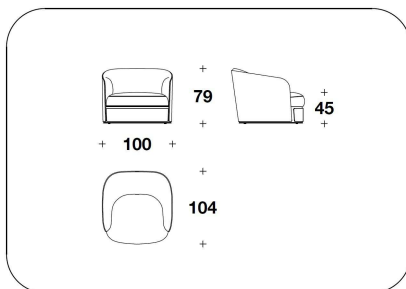

OPTIONAL 2 Back with logo embroidery

OPTIONAL 3-4 Diamond quilted on the external frame (3) or/and on the band under the seat (4)

BENTLEY HOME
sofa & armchairs
BAMPTON

BENTLEY

HOME

3BE (POL)
POLTRONA / ARMCHAIR
100x104x79H. - H.S.45 cm
39 1/3x41x31H. - H.S.17 3/4 "

3BE (POL)
POLTRONA / ARMCHAIR
100x104x79H. - H.S.45 cm
39 1/3x41x31H. - H.S.17 3/4 "

3BE (D3)
DIVANO 3 POSTI / 3 SEATER SOFA
262x104x79H. - H.S.45cm
103x41x31H. - H.S.17 3/4"

3BE (D3)
DIVANO 3 POSTI / 3 SEATER SOFA
262x104x79H. - H.S.45cm
103x41x31H. - H.S.17 3/4"

3BE (D4)
DIVANO 4 POSTI / 4 SEATER SOFA
308x104x79H. - H.S.45 cm
121 1/3x41x31H. - H.S.17 3/4 "

3BE (D4)
DIVANO 4 POSTI / 4 SEATER SOFA
308x104x79H. - H.S.45 cm
121 1/3x41x31H. - H.S.17 3/4 "

3BE (POLE)
POLTRONA / ARMCHAIR
100x104x79H. - H.S.45 cm
39 1/3x41x31H. - H.S.17 3/4 "

3BE (D4E)
DIVANO 4 POSTI / 4 SEATER SOFA
308x104x79H. - H.S.45 cm
121 1/3x41x31H. - H.S.17 3/4 "

3BE (D4E)
DIVANO 4 POSTI / 4 SEATER SOFA
308x104x79H. - H.S.45 cm
121 1/3x41x31H. - H.S.17 3/4 "

Note