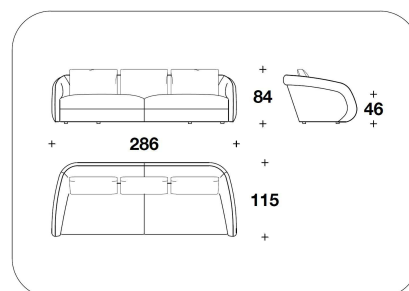

FEET Polished stainless steel

OPTIONAL 1 External frame cover with diamond quilted

OPTIONAL 2 Logo embroidery on the back

BENTLEY HOME
sofa & armchairs
BEAUMONT

BENTLEY

HOME

MOL (POL)
POLTRONA / ARMCHAIR
98x99x76H. - H.S.46cm
38 2/3x39x30H. - H.S.18"

MOL (D4)
DIVANO 4 POSTI / 4 SEATER SOFA
286x115x84H. - H.S.46cm
112 2/3x45 1/3x33H. - H.S.18"

MOL (POLE)
LIQUIDAMBAR : POLTRONA /
ARMCHAIR
98x99x76H. - H.S.46cm
38 2/3x39x30H. - H.S.18"

MOL (D4E)
LIQUIDAMBAR : DIVANO 4 POSTI / 4
SEATER SOFA
286x115x84H. - H.S.46cm
112 2/3x45 1/3x33H. - H.S.18"

MOL (POLR)
BURR WALNUT : POLTRONA /
ARMCHAIR
98x99x76H. - H.S.46cm
38 2/3x39x30H. - H.S.18"

MOL (D4R)
BURR WALNUT : DIVANO 4 POSTI / 4
SEATER SOFA
286x115x84H. - H.S.46cm
112 2/3x45 1/3x33H. - H.S.18"

Note