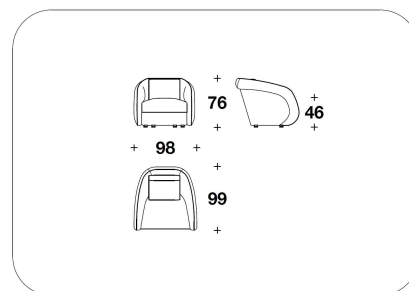

FEET Polished stainless steel

OPTIONAL 1 External frame cover with diamond quilted

OPTIONAL 2 Logo embroidery on the back

BENTLEY HOME
sofa & armchairs
BEAUMONT

BENTLEY

HOME

MOL (POL)
POLTRONA / ARMCHAIR
98x99x76H. - H.S.46cm
38 2/3x39x30H. - H.S.18"

MOL (D4)
DIVANO 4 POSTI / 4 SEATER SOFA
286x115x84H. - H.S.46cm
112 2/3x45 1/3x33H. - H.S.18"

MOL (POLE)
LIQUIDAMBAR : POLTRONA /
ARMCHAIR
98x99x76H. - H.S.46cm
38 2/3x39x30H. - H.S.18"

MOL (D4E)
LIQUIDAMBAR : DIVANO 4 POSTI / 4
SEATER SOFA
286x115x84H. - H.S.46cm
112 2/3x45 1/3x33H. - H.S.18"

MOL (POLR)
BURR WALNUT : POLTRONA /
ARMCHAIR
98x99x76H. - H.S.46cm
38 2/3x39x30H. - H.S.18"

MOL (D4R)
BURR WALNUT : DIVANO 4 POSTI / 4
SEATER SOFA
286x115x84H. - H.S.46cm
112 2/3x45 1/3x33H. - H.S.18"

Note