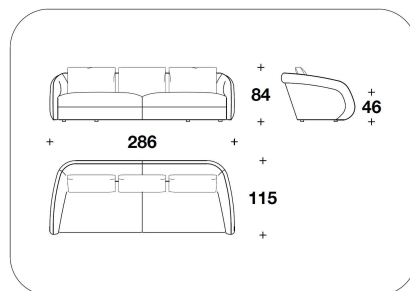

FEET Polished stainless steel

OPTIONAL 1 External frame cover with diamond quilted

OPTIONAL 2 Logo embroidery on the back

BENTLEY HOME
sofa & armchairs
BEAUMONT

BENTLEY

HOME

MOL (POL)
POLTRONA / ARMCHAIR
98x99x76H. - H.S.46cm
38 2/3x39x30H. - H.S.18"

MOL (D4)
DIVANO 4 POSTI / 4 SEATER SOFA
286x115x84H. - H.S.46cm
112 2/3x45 1/3x33H. - H.S.18"

MOL (POLE)
LIQUIDAMBAR : POLTRONA /
ARMCHAIR
98x99x76H. - H.S.46cm
38 2/3x39x30H. - H.S.18"

MOL (D4E)
LIQUIDAMBAR : DIVANO 4 POSTI / 4
SEATER SOFA
286x115x84H. - H.S.46cm
112 2/3x45 1/3x33H. - H.S.18"

MOL (POLR)
BURR WALNUT : POLTRONA /
ARMCHAIR
98x99x76H. - H.S.46cm
38 2/3x39x30H. - H.S.18"

MOL (D4R)
BURR WALNUT : DIVANO 4 POSTI / 4
SEATER SOFA
286x115x84H. - H.S.46cm
112 2/3x45 1/3x33H. - H.S.18"

Note