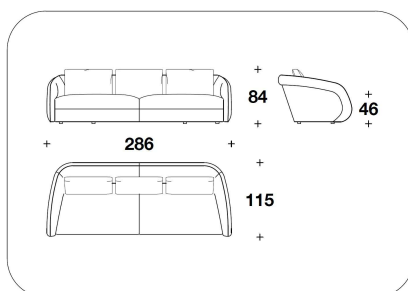

FEET Polished stainless steel

OPTIONAL 1 External frame cover with diamond quilted

OPTIONAL 2 Logo embroidery on the back

BENTLEY HOME
sofa & armchairs
BEAUMONT

BENTLEY

HOME

MOL (POL)
POLTRONA / ARMCHAIR
98x99x76H. - H.S.46cm
38 2/3x39x30H. - H.S.18"

MOL (D4)
DIVANO 4 POSTI / 4 SEATER SOFA
286x115x84H. - H.S.46cm
112 2/3x45 1/3x33H. - H.S.18"

MOL (POLE)
LIQUIDAMBAR : POLTRONA /
ARMCHAIR
98x99x76H. - H.S.46cm
38 2/3x39x30H. - H.S.18"

MOL (D4E)
LIQUIDAMBAR : DIVANO 4 POSTI / 4
SEATER SOFA
286x115x84H. - H.S.46cm
112 2/3x45 1/3x33H. - H.S.18"

MOL (POLR)
BURR WALNUT : POLTRONA /
ARMCHAIR
98x99x76H. - H.S.46cm
38 2/3x39x30H. - H.S.18"

MOL (D4R)
BURR WALNUT : DIVANO 4 POSTI / 4
SEATER SOFA
286x115x84H. - H.S.46cm
112 2/3x45 1/3x33H. - H.S.18"

Note