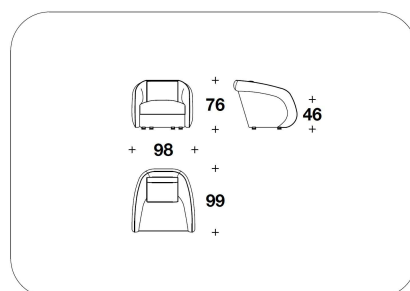

FEET Polished stainless steel

OPTIONAL 1 External frame cover with diamond quilted

OPTIONAL 2 Logo embroidery on the back

BENTLEY HOME
sofa & armchairs
BEAUMONT

BENTLEY

HOME

MOL (POL)
POLTRONA / ARMCHAIR
98x99x76H. - H.S.46cm
38 2/3x39x30H. - H.S.18"

MOL (D4)
DIVANO 4 POSTI / 4 SEATER SOFA
286x115x84H. - H.S.46cm
112 2/3x45 1/3x33H. - H.S.18"

MOL (POLE)
LIQUIDAMBAR : POLTRONA /
ARMCHAIR
98x99x76H. - H.S.46cm
38 2/3x39x30H. - H.S.18"

MOL (D4E)
LIQUIDAMBAR : DIVANO 4 POSTI / 4
SEATER SOFA
286x115x84H. - H.S.46cm
112 2/3x45 1/3x33H. - H.S.18"

MOL (POLR)
BURR WALNUT : POLTRONA /
ARMCHAIR
98x99x76H. - H.S.46cm
38 2/3x39x30H. - H.S.18"

MOL (D4R)
BURR WALNUT : DIVANO 4 POSTI / 4
SEATER SOFA
286x115x84H. - H.S.46cm
112 2/3x45 1/3x33H. - H.S.18"

Note