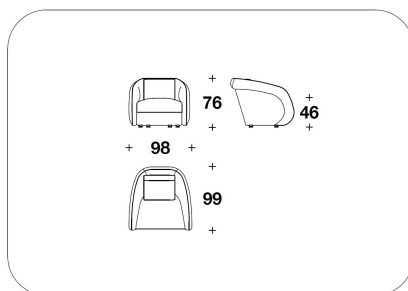

FEET Polished stainless steel

OPTIONAL 1 External frame cover with diamond quilted

OPTIONAL 2 Logo embroidery on the back

BENTLEY HOME
sofa & armchairs
BEAUMONT

BENTLEY

HOME

MOL (POL)
POLTRONA / ARMCHAIR
98x99x76H. - H.S.46cm
38 2/3x39x30H. - H.S.18"

MOL (D4)
DIVANO 4 POSTI / 4 SEATER SOFA
286x115x84H. - H.S.46cm
112 2/3x45 1/3x33H. - H.S.18"

MOL (POLE)
LIQUIDAMBAR : POLTRONA /
ARMCHAIR
98x99x76H. - H.S.46cm
38 2/3x39x30H. - H.S.18"

MOL (D4E)
LIQUIDAMBAR : DIVANO 4 POSTI / 4
SEATER SOFA
286x115x84H. - H.S.46cm
112 2/3x45 1/3x33H. - H.S.18"

MOL (POLR)
BURR WALNUT : POLTRONA /
ARMCHAIR
98x99x76H. - H.S.46cm
38 2/3x39x30H. - H.S.18"

MOL (D4R)
BURR WALNUT : DIVANO 4 POSTI / 4
SEATER SOFA
286x115x84H. - H.S.46cm
112 2/3x45 1/3x33H. - H.S.18"

Note