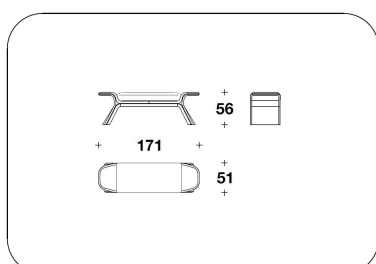

GWY (PAN) - GWY (PAN/SCZ)
PANCA / BENCH
171x51x56H.cm
67 1/3x20x22H."

Note