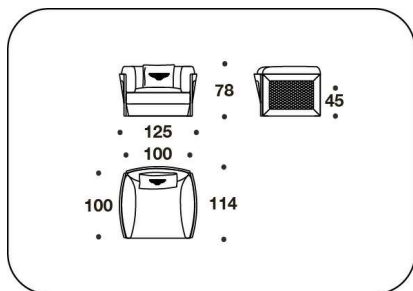

Fabric/leather version: outer cover fabric/leather version: plain leather frame, center frame in leather - fabric diamond quilted, velvet not included. Inner cover: in fabric or plain leather. Coordinate leather profile;

Veneer version: wooden frame veneered Chestnut or Burr Walnut briar-root with leather profile. Cushions diamond quilted, velvet not included

BENTLEY HOME
sofa & armchairs
KENSINGTON

BENTLEY

BTL (POL)
POLTRONA / ARMCHAIR
125x114x78H. - H.S.45 cm
49 1/3x45x30 2/3H. - H.S.17 3/4 "

BTL (D3)
DIVANO 3 POSTI / 3 SEATER SOFA
226x114x78H. - H.S.45 cm
89x45x30 2/3H. - H.S.17 3/4 "

BTL (D4)
DIVANO 4 POSTI / 4 SEATER SOFA
327x114x78H. - H.S.45 cm
128 2/3x45x30 2/3H. - H.S.17 3/4 "

BTL (POLR)
CHESTNUT - BURR WALNUT :
POLTRONA / ARMCHAIR
125x114x78H. - H.S.45 cm
49 1/3x45x30 2/3H. - H.S.17 3/4 "