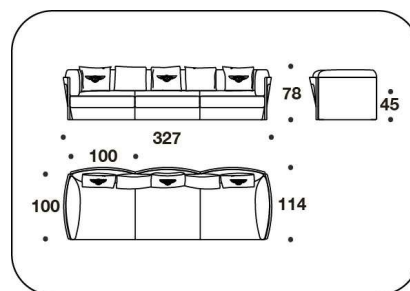

Veneer version: wooden frame veneered Chestnut or Burr Walnut briar-root with leather profile. Cushions diamond quilted, velvet not included

BENTLEY HOME
sofa & armchairs
KENSINGTON

BENTLEY

BTL (POL)
POLTRONA / ARMCHAIR
125x114x78H. - H.S.45 cm
49 1/3x45x30 2/3H. - H.S.17 3/4 "

BTL (D3)
DIVANO 3 POSTI / 3 SEATER SOFA
226x114x78H. - H.S.45 cm
89x45x30 2/3H. - H.S.17 3/4 "

BTL (D4)
DIVANO 4 POSTI / 4 SEATER SOFA
327x114x78H. - H.S.45 cm
128 2/3x45x30 2/3H. - H.S.17 3/4 "

BTL (POLR)
CHESTNUT - BURR WALNUT :
POLTRONA / ARMCHAIR
125x114x78H. - H.S.45 cm
49 1/3x45x30 2/3H. - H.S.17 3/4 "

BTL (D3R)
CHESTNUT - BURR WALNUT : DIVANO
3 POSTI / 3 SEATER SOFA
226x114x78H. - H.S.45 cm
89x45x30 2/3H. - H.S.17 3/4 "

BTL (D4R)
CHESTNUT - BURR WALNUT : DIVANO
4 POSTI / 4 SEATER SOFA
327x114x78H. - H.S.45 cm
128 2/3x45x30 2/3H. - H.S.17 3/4 "