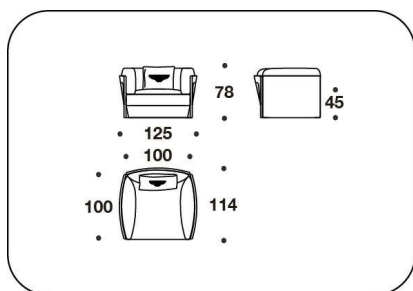

Fabric/leather version: outer cover fabric/leather version: plain leather frame, center frame in leather - fabric diamond quilted, velvet not included. Inner cover: in fabric or plain leather. Coordinate leather profile;

Veneer version: wooden frame veneered Chestnut or Burr Walnut briar-root with leather profile. Cushions diamond quilted, velvet not included

BENTLEY HOME
sofa & armchairs
KENSINGTON

BENTLEY

BTL (POL)
POLTRONA / ARMCHAIR
125x114x78H. - H.S.45 cm
49 1/3x45x30 2/3H. - H.S.17 3/4 "

BTL (D3)
DIVANO 3 POSTI / 3 SEATER SOFA
226x114x78H. - H.S.45 cm
89x45x30 2/3H. - H.S.17 3/4 "

BTL (D4)
DIVANO 4 POSTI / 4 SEATER SOFA
327x114x78H. - H.S.45 cm
128 2/3x45x30 2/3H. - H.S.17 3/4 "

BTL (POLR)
CHESTNUT - BURR WALNUT :
POLTRONA / ARMCHAIR
125x114x78H. - H.S.45 cm
49 1/3x45x30 2/3H. - H.S.17 3/4 "

BTL (D3R)
CHESTNUT - BURR WALNUT : DIVANO
3 POSTI / 3 SEATER SOFA
226x114x78H. - H.S.45 cm
89x45x30 2/3H. - H.S.17 3/4 "

BTL (D4R)
CHESTNUT - BURR WALNUT : DIVANO
4 POSTI / 4 SEATER SOFA
327x114x78H. - H.S.45 cm
128 2/3x45x30 2/3H. - H.S.17 3/4 "