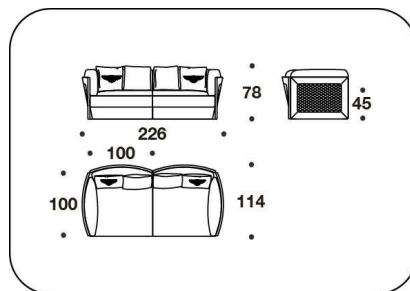

Veneer version: wooden frame veneered Chestnut or Burr Walnut briar-root with leather profile. Cushions diamond quilted, velvet not included

BENTLEY HOME
sofa & armchairs
KENSINGTON

BENTLEY

BTL (POL)
POLTRONA / ARMCHAIR
125x114x78H. - H.S.45 cm
49 1/3x45x30 2/3H. - H.S.17 3/4 "

BTL (D3)
DIVANO 3 POSTI / 3 SEATER SOFA
226x114x78H. - H.S.45 cm
89x45x30 2/3H. - H.S.17 3/4 "

BTL (D4)
DIVANO 4 POSTI / 4 SEATER SOFA
327x114x78H. - H.S.45 cm
128 2/3x45x30 2/3H. - H.S.17 3/4 "

BTL (POLR)
CHESTNUT - BURR WALNUT :
POLTRONA / ARMCHAIR
125x114x78H. - H.S.45 cm
49 1/3x45x30 2/3H. - H.S.17 3/4 "

BTL (D3R)
CHESTNUT - BURR WALNUT : DIVANO
3 POSTI / 3 SEATER SOFA
226x114x78H. - H.S.45 cm
89x45x30 2/3H. - H.S.17 3/4 "

BTL (D4R)
CHESTNUT - BURR WALNUT : DIVANO
4 POSTI / 4 SEATER SOFA
327x114x78H. - H.S.45 cm
128 2/3x45x30 2/3H. - H.S.17 3/4 "