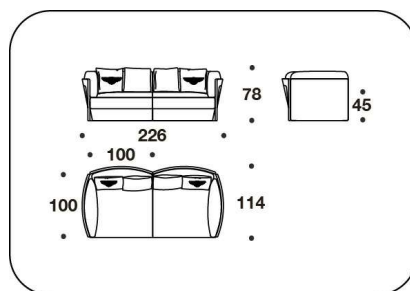

Veneer version: wooden frame veneered Chestnut or Burr Walnut briar-root with leather profile. Cushions diamond quilted, velvet not included

BENTLEY HOME
sofa & armchairs
KENSINGTON

BENTLEY

BTL (POL)
POLTRONA / ARMCHAIR
125x114x78H. - H.S.45 cm
49 1/3x45x30 2/3H. - H.S.17 3/4 "

BTL (D3)
DIVANO 3 POSTI / 3 SEATER SOFA
226x114x78H. - H.S.45 cm
89x45x30 2/3H. - H.S.17 3/4 "

BTL (D4)
DIVANO 4 POSTI / 4 SEATER SOFA
327x114x78H. - H.S.45 cm
128 2/3x45x30 2/3H. - H.S.17 3/4 "

BTL (POLR)
CHESTNUT - BURR WALNUT :
POLTRONA / ARMCHAIR
125x114x78H. - H.S.45 cm
49 1/3x45x30 2/3H. - H.S.17 3/4 "

BTL (D3R)
CHESTNUT - BURR WALNUT : DIVANO
3 POSTI / 3 SEATER SOFA
226x114x78H. - H.S.45 cm
89x45x30 2/3H. - H.S.17 3/4 "

BTL (D4R)
CHESTNUT - BURR WALNUT : DIVANO
4 POSTI / 4 SEATER SOFA
327x114x78H. - H.S.45 cm
128 2/3x45x30 2/3H. - H.S.17 3/4 "