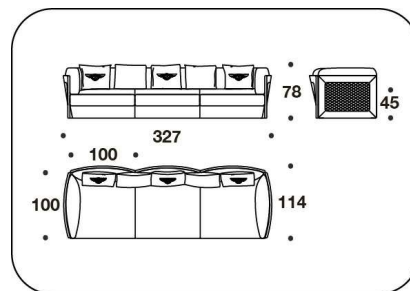

Veneer version: wooden frame veneered Chestnut or Burr Walnut briar-root with leather profile. Cushions diamond quilted, velvet not included

BENTLEY HOME
sofa & armchairs
KENSINGTON

BENTLEY

BTL (POL)
POLTRONA / ARMCHAIR
125x114x78H. - H.S.45 cm
49 1/3x45x30 2/3H. - H.S.17 3/4 "

BTL (D3)
DIVANO 3 POSTI / 3 SEATER SOFA
226x114x78H. - H.S.45 cm
89x45x30 2/3H. - H.S.17 3/4 "

BTL (D4)
DIVANO 4 POSTI / 4 SEATER SOFA
327x114x78H. - H.S.45 cm
128 2/3x45x30 2/3H. - H.S.17 3/4 "

BTL (POLR)
CHESTNUT - BURR WALNUT :
POLTRONA / ARMCHAIR
125x114x78H. - H.S.45 cm
49 1/3x45x30 2/3H. - H.S.17 3/4 "

BTL (D3R)
CHESTNUT - BURR WALNUT : DIVANO
3 POSTI / 3 SEATER SOFA
226x114x78H. - H.S.45 cm
89x45x30 2/3H. - H.S.17 3/4 "

BTL (D4R)
CHESTNUT - BURR WALNUT : DIVANO
4 POSTI / 4 SEATER SOFA
327x114x78H. - H.S.45 cm
128 2/3x45x30 2/3H. - H.S.17 3/4 "