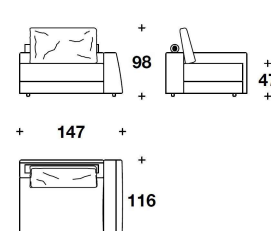

**OPTIONAL CUSHION** Cushion in feather 50x50 with loose cover in fabric or leather, oval logo embroidery application

ELN (D2)  
DIVANO 2 POSTI / 2 SEATER SOFA  
254x116x98H. - H.S.47cm  
100x45 2/3x38 2/3H. - H.S.18 2/4"

ELN (D4)  
DIVANO 4 POSTI / 4 SEATER SOFA  
294x116x98H. - H.S.47cm  
115 2/3x45 2/3x38 2/3H. - H.S.18 2/4"

ELN (E1D) - ELN (E1S)  
ELEMENTO 1 POSTO CON  
BRACCIOLO DX O SX / 1 SEATER  
ELEMENT WITH RIGHT OR LEFT ARM  
147x116x98H. - H.S.47cm  
58x45 2/3x38 2/3H. - H.S.18 2/4"

ELN (E2D) - ELN (E2S)  
ELEMENTO 2 POSTI CON BRACCIOLO  
DX O SX / 2 SEATER ELEMENT WITH  
RIGHT OR LEFT ARM  
227x116x98H. - H.S.47cm  
89 1/3x45 2/3x38 2/3H. - H.S.18 2/4"

ELN (E4D) - ELN (E4S)  
ELEMENTO 4 POSTI CON BRACCIOLO  
DX O SX / 4 SEATER ELEMENT WITH  
RIGHT OR LEFT ARM  
267x116x98H. - H.S.47cm  
105x45 2/3x38 2/3H. - H.S.18 2/4"