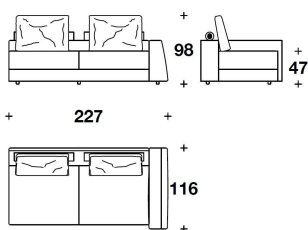

**OPTIONAL CUSHION** Cushion in feather 50x50 with loose cover in fabric or leather, oval logo embroidery application

ELN (D2)  
DIVANO 2 POSTI / 2 SEATER SOFA  
254x116x98H. - H.S.47cm  
100x45 2/3x38 2/3H. - H.S.18 2/4"

ELN (D4)  
DIVANO 4 POSTI / 4 SEATER SOFA  
294x116x98H. - H.S.47cm  
115 2/3x45 2/3x38 2/3H. - H.S.18 2/4"

ELN (E1D) - ELN (E1S)  
ELEMENTO 1 POSTO CON  
BRACCIOLO DX O SX / 1 SEATER  
ELEMENT WITH RIGHT OR LEFT ARM  
147x116x98H. - H.S.47cm  
58x45 2/3x38 2/3H. - H.S.18 2/4"

ELN (E2D) - ELN (E2S)  
ELEMENTO 2 POSTI CON BRACCIOLO  
DX O SX / 2 SEATER ELEMENT WITH  
RIGHT OR LEFT ARM  
227x116x98H. - H.S.47cm  
89 1/3x45 2/3x38 2/3H. - H.S.18 2/4"

ELN (E4D) - ELN (E4S)  
ELEMENTO 4 POSTI CON BRACCIOLO  
DX O SX / 4 SEATER ELEMENT WITH  
RIGHT OR LEFT ARM  
267x116x98H. - H.S.47cm  
105x45 2/3x38 2/3H. - H.S.18 2/4"