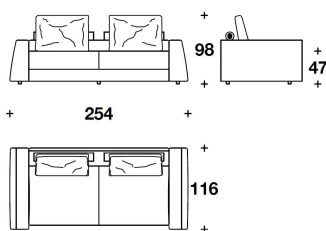

ELN (D2)
DIVANO 2 POSTI / 2 SEATER SOFA
254x116x98H. - H.S.47cm
100x45 2/3x38 2/3H. - H.S.18 2/4"