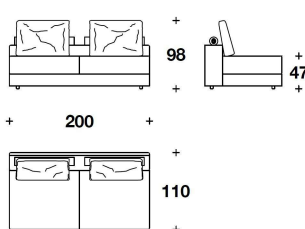

ELN (E2C)
ELEMENTO CENTRALE 2 POSTI / 2
SEATER CENTRAL ELEMENT
200x110x98H. - H.S.47cm
78 2/3x43 1/3x38 2/3H. - H.S.18 2/4"