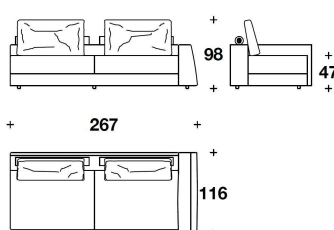

**OPTIONAL CUSHION** Cushion in feather 50x50 with loose cover in fabric or leather, oval logo embroidery application

ELN (D2)  
DIVANO 2 POSTI / 2 SEATER SOFA  
254x116x98H. - H.S.47cm  
100x45 2/3x38 2/3H. - H.S.18 2/4"

ELN (D4)  
DIVANO 4 POSTI / 4 SEATER SOFA  
294x116x98H. - H.S.47cm  
115 2/3x45 2/3x38 2/3H. - H.S.18 2/4"

ELN (E1D) - ELN (E1S)  
ELEMENTO 1 POSTO CON  
BRACCIOLO DX O SX / 1 SEATER  
ELEMENT WITH RIGHT OR LEFT ARM  
147x116x98H. - H.S.47cm  
58x45 2/3x38 2/3H. - H.S.18 2/4"

ELN (E2D) - ELN (E2S)  
ELEMENTO 2 POSTI CON BRACCIOLO  
DX O SX / 2 SEATER ELEMENT WITH  
RIGHT OR LEFT ARM  
227x116x98H. - H.S.47cm  
89 1/3x45 2/3x38 2/3H. - H.S.18 2/4"

ELN (E4D) - ELN (E4S)  
ELEMENTO 4 POSTI CON BRACCIOLO  
DX O SX / 4 SEATER ELEMENT WITH  
RIGHT OR LEFT ARM  
267x116x98H. - H.S.47cm  
105x45 2/3x38 2/3H. - H.S.18 2/4"