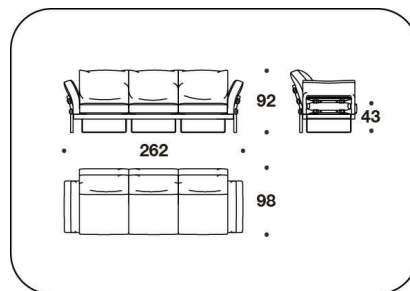

SEAT Interwoven steel padded in Polyurethane

CUSHION Mixed feather with Polyurethane insert

COVER Cushions with removable fabric or leather cover

Leather border coordinated with frame leather belts

OPTIONAL Headrest roll cushion in Polyurethane

TOA (APOL)
POLTRONA / ARMCHAIR
120x98x92H. - H.S.43cm
47 1/3x38 2/3x36 1/3H. - H.S.17"

TOA (AD2)
DIVANO 2 POSTI / 2 SEATER SOFA
190x98x92H. - H.S.43cm
74 2/3x38 2/3x36 1/3H. - H.S.17"

TOA (AD3)
DIVANO 3 POSTI / 3 SEATER SOFA
262x98x92H. - H.S.43cm
103x38 2/3x36 1/3H. - H.S.17"

TOA (AE2D) - TOA (AE2S)
ELEMENTO 2 POSTI C/BRACCIOLO DX
O SX / 2 SEAT ELEMENT W/ARM RIGHT
OR LEFT
168x98x92H. - H.S.43cm
66x38 2/3x36 1/3H. - H.S.17"

TOA (AE3D) - TOA (AE3S)
ELEMENTO 3 POSTI C/BRACCIOLO DX
O SX / 3 SEAT ELEMENT W/ARM RIGHT
OR LEFT
238x98x92H. - H.S.43cm
93 2/3x38 2/3x36 1/3H. - H.S.17"

TOA (AE3CN)
ELEMENTO SEDUTA 3 POSTI SENZA
BRACCIOLI / 3 SEATER ELEMENT
WITHOUT ARMS
213x98x92H. - H.S.43cm
84x38 2/3x36 1/3H. - H.S.17"

TOA (APOU2)
POUF / OTTOMAN
77x77x43H.cm
30 1/3x30 1/3x17H."

TOA (APOU3)
POUF RETTANGOLARE /
RECTANGULAR OTTOMAN
142x77x43H.cm
56x30 1/3x17H."