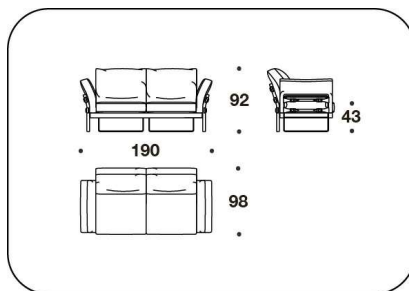

SEAT Interwoven steel padded in Polyurethane

CUSHION Mixed feather with Polyurethane insert

COVER Cushions with removable fabric or leather cover

Leather border coordinated with frame leather belts

OPTIONAL Headrest roll cushion in Polyurethane

TOA (APOL)
POLTRONA / ARMCHAIR
120x98x92H. - H.S.43cm
47 1/3x38 2/3x36 1/3H. - H.S.17"

TOA (AD2)
DIVANO 2 POSTI / 2 SEATER SOFA
190x98x92H. - H.S.43cm
74 2/3x38 2/3x36 1/3H. - H.S.17"

TOA (AD3)
DIVANO 3 POSTI / 3 SEATER SOFA
262x98x92H. - H.S.43cm
103x38 2/3x36 1/3H. - H.S.17"

TOA (AE2D) - TOA (AE2S)
ELEMENTO 2 POSTI C/BRACCIOLO DX
O SX / 2 SEAT ELEMENT W/ARM RIGHT
OR LEFT
168x98x92H. - H.S.43cm
66x38 2/3x36 1/3H. - H.S.17"

TOA (AE3D) - TOA (AE3S)
ELEMENTO 3 POSTI C/BRACCIOLO DX
O SX / 3 SEAT ELEMENT W/ARM RIGHT
OR LEFT
238x98x92H. - H.S.43cm
93 2/3x38 2/3x36 1/3H. - H.S.17"

TOA (AE3CN)
ELEMENTO SEDUTA 3 POSTI SENZA
BRACCIOLI / 3 SEATER ELEMENT
WITHOUT ARMS
213x98x92H. - H.S.43cm
84x38 2/3x36 1/3H. - H.S.17"

TOA (APOU2)
POUF / OTTOMAN
77x77x43H.cm
30 1/3x30 1/3x17H."

TOA (APOU3)
POUF RETTANGOLARE /
RECTANGULAR OTTOMAN
142x77x43H.cm
56x30 1/3x17H."