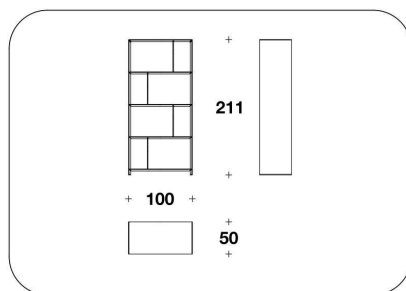

BENTLEY HOME
living / bookshelves
EASTWOOD

BENTLEY

HOME

MDB (20)
 LIBRERIA / BOOKSHELF
 100x50x211H.cm
 39 1/3x19 3/4x83H."

MDB (20)
 LIBRERIA / BOOKSHELF
 100x50x211H.cm
 39 1/3x19 3/4x83H."

MDB (20)
 LIBRERIA / BOOKSHELF
 100x50x211H.cm
 39 1/3x19 3/4x83H."

MDB (21)
 LIBRERIA / BOOKSHELF
 160x50x211H.cm
 63x19 3/4x83H."

MDB (21)
 LIBRERIA / BOOKSHELF
 160x50x211H.cm
 63x19 3/4x83H."

MDB (21)
 LIBRERIA / BOOKSHELF
 160x50x211H.cm
 63x19 3/4x83H."

Note