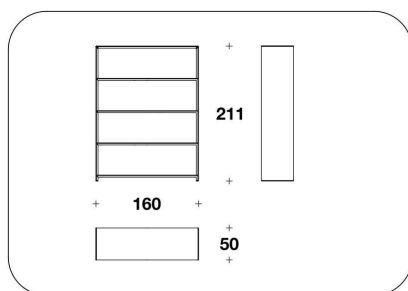

BENTLEY HOME
living / bookshelves
EASTWOOD

BENTLEY

HOME

MDB (20)
 LIBRERIA / BOOKSHELF
 100x50x211H.cm
 39 1/3x19 3/4x83H."

MDB (20)
 LIBRERIA / BOOKSHELF
 100x50x211H.cm
 39 1/3x19 3/4x83H."

MDB (20)
 LIBRERIA / BOOKSHELF
 100x50x211H.cm
 39 1/3x19 3/4x83H."

MDB (21)
 LIBRERIA / BOOKSHELF
 160x50x211H.cm
 63x19 3/4x83H."

MDB (21)
 LIBRERIA / BOOKSHELF
 160x50x211H.cm
 63x19 3/4x83H."

MDB (21)
 LIBRERIA / BOOKSHELF
 160x50x211H.cm
 63x19 3/4x83H."

Note