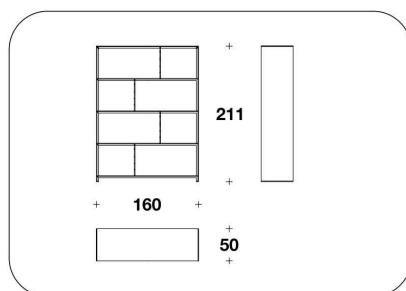

BENTLEY HOME
living / bookshelves
EASTWOOD

BENTLEY

HOME

MDB (20)
 LIBRERIA / BOOKSHELF
 100x50x211H.cm
 39 1/3x19 3/4x83H."

MDB (20)
 LIBRERIA / BOOKSHELF
 100x50x211H.cm
 39 1/3x19 3/4x83H."

MDB (20)
 LIBRERIA / BOOKSHELF
 100x50x211H.cm
 39 1/3x19 3/4x83H."

MDB (21)
 LIBRERIA / BOOKSHELF
 160x50x211H.cm
 63x19 3/4x83H."

MDB (21)
 LIBRERIA / BOOKSHELF
 160x50x211H.cm
 63x19 3/4x83H."

MDB (21)
 LIBRERIA / BOOKSHELF
 160x50x211H.cm
 63x19 3/4x83H."

Note