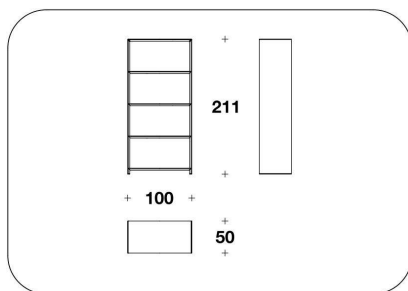

BENTLEY HOME
living / bookshelves
EASTWOOD

BENTLEY

HOME

MDB (20)
 LIBRERIA / BOOKSHELF
 100x50x211H.cm
 39 1/3x19 3/4x83H."

MDB (20)
 LIBRERIA / BOOKSHELF
 100x50x211H.cm
 39 1/3x19 3/4x83H."

MDB (20)
 LIBRERIA / BOOKSHELF
 100x50x211H.cm
 39 1/3x19 3/4x83H."

MDB (21)
 LIBRERIA / BOOKSHELF
 160x50x211H.cm
 63x19 3/4x83H."

MDB (21)
 LIBRERIA / BOOKSHELF
 160x50x211H.cm
 63x19 3/4x83H."

MDB (21)
 LIBRERIA / BOOKSHELF
 160x50x211H.cm
 63x19 3/4x83H."

Note