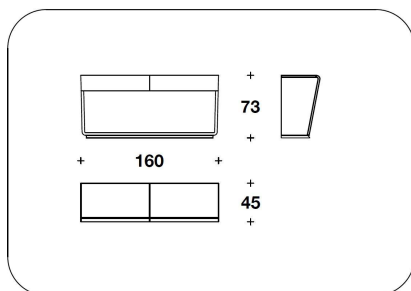

BENTLEY

HOME

COB (03E)
CONSOLLE CON CASSETTI /
CONSOLE WITH DRAWERS
160x45x73H.cm
63x17 3/4x28 2/3H."

Note