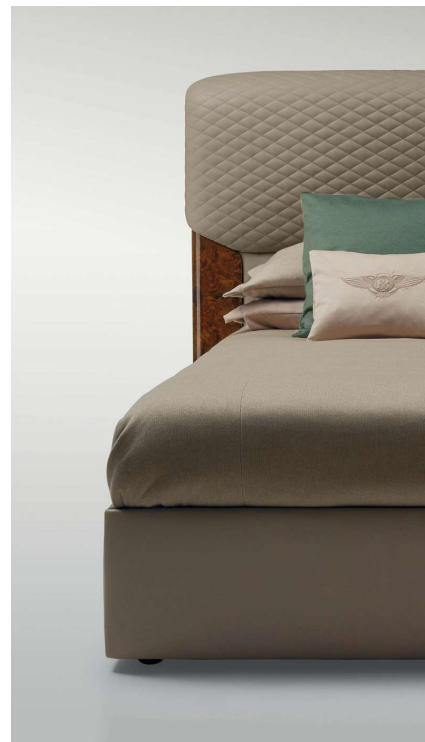

PIEDI ABS nero

OPTIONAL 1 Parte superiore testiera trapuntata a rombi

OPTIONAL 2 Struttura esterna laterale trapuntata a rombi, solo per versione rivestita (velluti non inclusi)

HEADBOARD Wooden frame padded with Polyurethane and Fiberfill.

assembled with steel elements

FEET Black ABS

COVER Not removable fabric or leather (printed leather not included)

BASE Polished lacquered wood

OPTIONAL 1 Headboard top with diamond quilted

OPTIONAL 2 Outer wooden frame with diamond quilted, only for covered version (velvet not included)

KIA (LE1)
LETTO PER MATERASSO / BED FOR MATTRESS
 165x200 - 202x233x127H. - H.B.34cm
 65x78 2/3 - 79 2/3x91 2/3x50H. - H.B.13 2/4"

KIA (LE2)
LETTO PER MATERASSO / BED FOR MATTRESS
 185x200 - 222x233x127H. - H.B.34cm
 73x78 2/3 - 87 1/3x91 2/3x50H. - H.B.13 2/4"