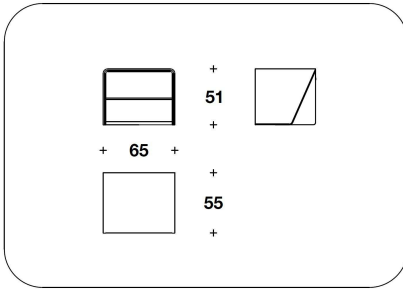

OPTIONAL Frontal drawer cover with manufacture diamond quilted

BENTLEY HOME
night / bedside tables
EASTGATE

BCM (7ED) - BCM (7ES)
TAVOLO NOTTE DX O SX / RIGHT OR
LEFT BEDSIDE TABLE
65x55x51H. cm
25 2/3x21 2/3x20H. "