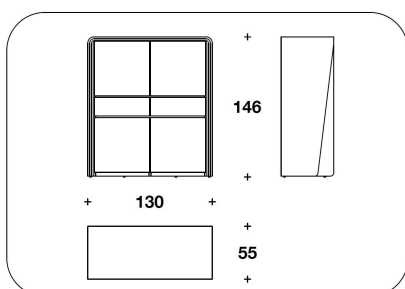

BASE Legno laccato opaco coordinato alla struttura interna

OPTIONAL 1-2 Trapuntatura diamond a rombi su rivestimento ante (1)

e/o cassetto (2)

OPTIONAL 3 Illuminazione LED retro mensole

EXTERNAL FRAME Wood veneered Warm Grey Fiddleback Sycamore, Smoked Liquidambar or Burr Walnut briar-root, with glossy brushed finishing

External back matt black lacquered

SPECIAL CUSTOMIZATION: special lacquering Glaze Earth, Glaze Slate or Glaze Greige with glossy brushed finishing, or Toffee Brown Smoked Larch or Chestnut briar-root, with glossy brushed finishing (prices upon request).

Alternative version with special lacquering Degradé Lacquer or Metal Lacquer effect, with glossy brushed finishing (delivery date indicated on the order confirmation)

INNER FRAME Wood covered in leather (printed leather not included), coordinated matt lacquered inside

SHELVES Tempered extra clear glass

DOORS Wood covered in leather (printed leather not included), matt lacquered inside

DRAWERS Pull-out wooden drawers, frontal leather cover (printed leather not included). Internal drawer with coordinated matt lacquering, covered in microfibre

BASE Matt lacquered wood, coordinated with internal frame

OPTIONAL 1-2 Diamond quilted for doors cover (1) and/or drawers cover (2)

OPTIONAL 3 LED lighting on back shelves

MDB (17RP) - MDB (17EP) - MDB

(17EP/SCZ) - MDB (17RP/SCZ)

CABINET

130x55x146H. cm

51 1/3x21 2/3x57 1/3H. "

Note