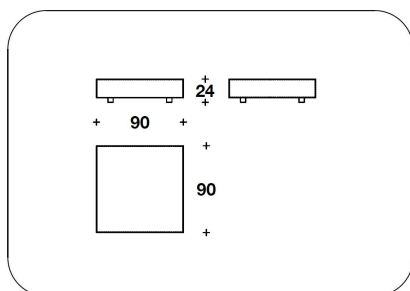

**FEET** Steel coordinated with the frame finishing

**OPTIONAL** Selleria stitching

TCT (CA57P)

COFFEE TABLE

90x90x24H. cm

35 1/3x35 1/3x9 2/4H. "

**Note**