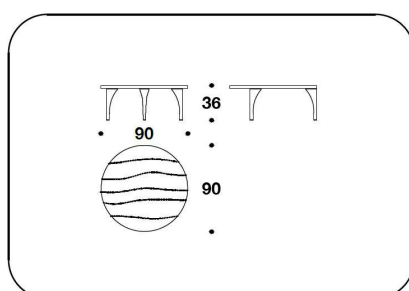

TCT (CF62P/3-2-1) - TCT (CF62C/3-2-1)
 - TCT (CF62PE/3-2-1) - TCT (CF62E/3-2-1) - TCT (CF62EP-3-2-1)
 COFFEE TABLE
 Ø 60x31H. - 90x36H. - 120x42H. cm
 Ø 23 2/3x12 1/4H. - 35 1/3x14 1/4H. - 47 1/3x16 2/3"

TCT (CF62M/3) - TCT (CF62M/2) - TCT (CF62M/1)
 MARBLE : COFFEE TABLE
 Ø 60x31H. - 90x36H. - 120x42H.cm
 Ø 23 2/3x12 1/4H. - 35 1/3x14 1/4H. - 47 1/3x16 2/3"

TCT (CF62M/3) - TCT (CF62M/2) - TCT (CF62M/1)
 MARBLE : COFFEE TABLE
 Ø 60x31H. - 90x36H. - 120x42H.cm
 Ø 23 2/3x12 1/4H. - 35 1/3x14 1/4H. - 47 1/3x16 2/3"

TCT (CF62M/3) - TCT (CF62M/2) - TCT (CF62M/1)
 MARBLE : COFFEE TABLE
 Ø 60x31H. - 90x36H. - 120x42H.cm
 Ø 23 2/3x12 1/4H. - 35 1/3x14 1/4H. - 47 1/3x16 2/3"

TCT (CF62W/3) - TCT (CF62W/2) - TCT (CF62W/1)
 WAVE : COFFEE TABLE
 Ø 60x31H. - 90x36H. - 120x42H.cm
 Ø 23 2/3x12 1/4H. - 35 1/3x14 1/4H. - 47 1/3x16 2/3"