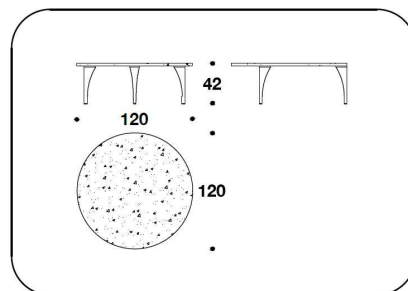

TCT (CF62P/3-2-1) - TCT (CF62C/3-2-1)
 - TCT (CF62PE/3-2-1) - TCT (CF62E/3-2-1) - TCT (CF62EP-3-2-1)
 COFFEE TABLE
 Ø 60x31H. - 90x36H. - 120x42H. cm
 Ø 23 2/3x12 1/4H. - 35 1/3x14 1/4H. - 47 1/3x16 2/3"

TCT (CF62M/3) - TCT (CF62M/2) - TCT (CF62M/1)
 MARBLE : COFFEE TABLE
 Ø 60x31H. - 90x36H. - 120x42H.cm
 Ø 23 2/3x12 1/4H. - 35 1/3x14 1/4H. - 47 1/3x16 2/3"

TCT (CF62M/3) - TCT (CF62M/2) - TCT (CF62M/1)
 MARBLE : COFFEE TABLE
 Ø 60x31H. - 90x36H. - 120x42H.cm
 Ø 23 2/3x12 1/4H. - 35 1/3x14 1/4H. - 47 1/3x16 2/3"