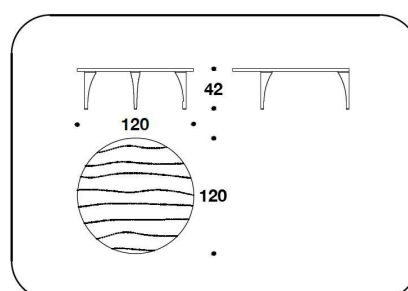

TCT (CF62W/3) - TCT (CF62W/2) - TCT (CF62W/1)
WAVE : COFFEE TABLE
Ø 60x31H. - 90x36H. - 120x42H.cm
Ø 23 2/3x12 1/4H. - 35 1/3x14 1/4H. - 47 1/3x16 2/3"

Note