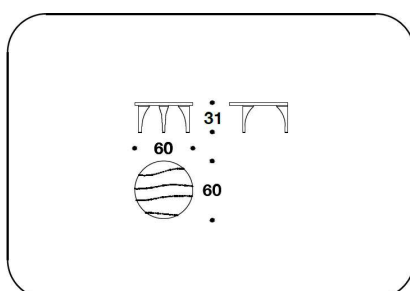

TCT (CF62W/3) - TCT (CF62W/2) - TCT (CF62W/1)
WAVE : COFFEE TABLE
Ø 60x31H. - 90x36H. - 120x42H.cm
Ø 23 2/3x12 1/4H. - 35 1/3x14 1/4H. - 47 1/3x16 2/3"