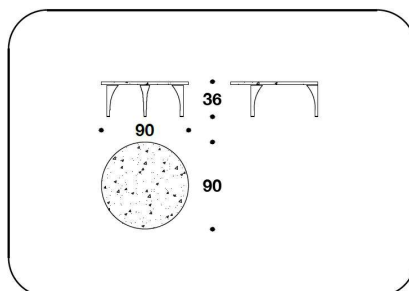

TCT (CF62M/3) - TCT (CF62M/2) - TCT (CF62M/1)
MARBLE : COFFEE TABLE
Ø 60x31H. - 90x36H. - 120x42H.cm
Ø 23 2/3x12 1/4H. - 35 1/3x14 1/4H. - 47 1/3x16 2/3"