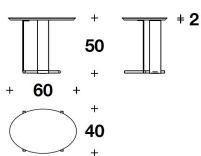

TOP Solid ash wood stained wengé or Carrara White marble

TRUSSARDI CASA
living / coffee & side tables
SIDY coffee-side tables

TRUSSARDI
 CASA

CTT (17M/2)
 RECTANGULAR : COFFEE TABLE
 120x60x35H.cm
 47 1/3x23 2/3x13 3/4H."

CTT (17M/5)
 RECTANGULAR : LOW SIDE TABLE
 108x40x42H.cm
 42 2/3x15 3/4x16 2/4H."

CTT (17M/6)
 RECTANGULAR : HIGH SIDE TABLE
 120x40x58H. cm
 47 1/3x15 3/4x23H. "

CTT (17M/3)
 OVAL : SIDE TABLE
 60x40x50H.cm
 23 2/3x15 3/4x19 3/4H."

CTT (17M/4)
 SQUARE : SIDE TABLE
 50x50x50H.cm
 19 3/4x19 3/4x19 3/4H."

Note