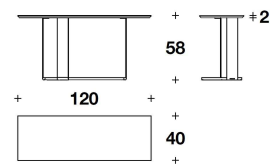

TOP Solid ash wood stained wengé or Carrara White marble

TRUSSARDI CASA
living / coffee & side tables
SIDY coffee-side tables

TRUSSARDI
 CASA

CTT (17M/2)
 RECTANGULAR : COFFEE TABLE
 120x60x35H.cm
 47 1/3x23 2/3x13 3/4H."

CTT (17M/5)
 RECTANGULAR : LOW SIDE TABLE
 108x40x42H.cm
 42 2/3x15 3/4x16 2/4H."

CTT (17M/6)
 RECTANGULAR : HIGH SIDE TABLE
 120x40x58H. cm
 47 1/3x15 3/4x23H. "

CTT (17M/3)
 OVAL : SIDE TABLE
 60x40x50H.cm
 23 2/3x15 3/4x19 3/4H."

CTT (17M/4)
 SQUARE : SIDE TABLE
 50x50x50H.cm
 19 3/4x19 3/4x19 3/4H."

Note