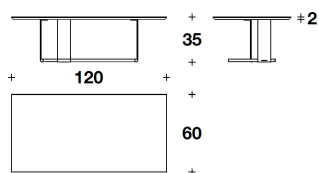

DESCRIZIONE TECNICA / TECHNICAL DESCRIPTION

GAMBE Acciaio finitura canna di fucile

PIANO Legno impiallacciato rovere rigatino tinto wengé o marmo di Carrara bianco

LEGS Steel with gun-metal grey finishing

TOP Solid ash wood stained wengé or Carrara White marble

TRUSSARDI CASA
living / coffee & side tables
SIDY coffee-side tables

TRUSSARDI
 CASA

CTT (17M/2)
 RECTANGULAR : COFFEE TABLE
 120x60x35H.cm
 47 1/3x23 2/3x13 3/4H."

CTT (17M/5)
 RECTANGULAR : LOW SIDE TABLE
 108x40x42H.cm
 42 2/3x15 3/4x16 2/4H."

CTT (17M/6)
 RECTANGULAR : HIGH SIDE TABLE
 120x40x58H. cm
 47 1/3x15 3/4x23H. "

CTT (17M/3)
 OVAL : SIDE TABLE
 60x40x50H.cm
 23 2/3x15 3/4x19 3/4H."

CTT (17M/4)
 SQUARE : SIDE TABLE
 50x50x50H.cm
 19 3/4x19 3/4x19 3/4H."

Note