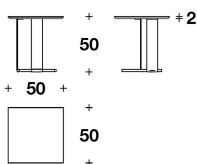

DESCRIZIONE TECNICA / TECHNICAL DESCRIPTION

GAMBE Acciaio finitura canna di fucile

PIANO Legno impiallacciato rovere rigatino tinto wengé o marmo di Carrara bianco

LEGS Steel with gun-metal grey finishing

TOP Solid ash wood stained wengé or Carrara White marble

TRUSSARDI CASA
living / coffee & side tables
SIDY coffee-side tables

TRUSSARDI
 CASA

CTT (17M/2)
 RECTANGULAR : COFFEE TABLE
 120x60x35H.cm
 47 1/3x23 2/3x13 3/4H."

CTT (17M/5)
 RECTANGULAR : LOW SIDE TABLE
 108x40x42H.cm
 42 2/3x15 3/4x16 2/4H."

CTT (17M/6)
 RECTANGULAR : HIGH SIDE TABLE
 120x40x58H. cm
 47 1/3x15 3/4x23H. "

CTT (17M/3)
 OVAL : SIDE TABLE
 60x40x50H.cm
 23 2/3x15 3/4x19 3/4H."

CTT (17M/4)
 SQUARE : SIDE TABLE
 50x50x50H.cm
 19 3/4x19 3/4x19 3/4H."

Note