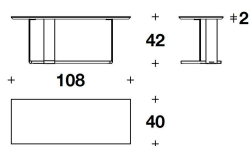

TOP Solid ash wood stained wengé or Carrara White marble

TRUSSARDI CASA
living / coffee & side tables
SIDY coffee-side tables

TRUSSARDI
 CASA

CTT (17M/2)
 RECTANGULAR : COFFEE TABLE
 120x60x35H.cm
 47 1/3x23 2/3x13 3/4H."

CTT (17M/5)
 RECTANGULAR : LOW SIDE TABLE
 108x40x42H.cm
 42 2/3x15 3/4x16 2/4H."

CTT (17M/6)
 RECTANGULAR : HIGH SIDE TABLE
 120x40x58H. cm
 47 1/3x15 3/4x23H. "

CTT (17M/3)
 OVAL : SIDE TABLE
 60x40x50H.cm
 23 2/3x15 3/4x19 3/4H."

CTT (17M/4)
 SQUARE : SIDE TABLE
 50x50x50H.cm
 19 3/4x19 3/4x19 3/4H."

Note