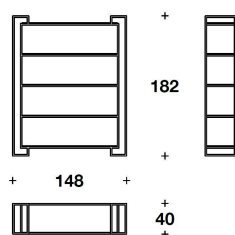

MLL (76L) - MLL (76E) - MLL (76V)

LIBRERIA / BOOKSHELF

148x40x182H.cm

58 1/3x15 3/4x71 2/3H."

Note