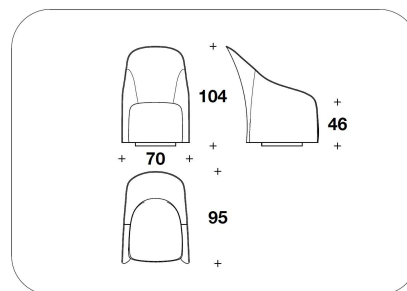

**OPTIONAL** Bergere with swivel base, polished chrome finishing

**OPTIONAL HEADREST** Bergere with headrest padded with Polyurethane and Fiberfill, not removable fabric or leather cover

POF (12)  
 POLTRONA / ARMCHAIR  
 78x95x82H. - H.S.45cm  
 30 2/3x37 1/3x32 1/3H. - H.S.17 3/4"

AUY (LS)  
 LOVESEAT  
 152x95x82H. - H.S.45cm  
 60x37 1/3x32 1/3H. - H.S.17 3/4"

SEF (26A) - SEF (26A/PGT)  
 BERGERE : POLTRONCINA GIREVOLE  
 / SWIVEL SMALL ARMCHAIR  
 70x95x104H. - H.S.46cm  
 27 2/3x37 1/3x41H. - H.S.18"

POF (12H)  
 POLTRONCINA CON HOUSSE / SMALL  
 ARMCHAIR WITH HOUSSE  
 78x95x82H. - H.S.45cm  
 30 2/3x37 1/3x32 1/3H. - H.S.17 3/4"

**Note**