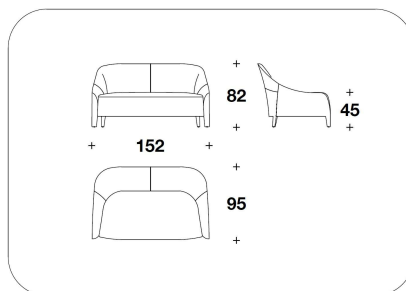

**SEAT / BACK** Cushion in Polyurethane and Fiberfill, seat with interwoven elastic belts

**COVER** Not removable fabric or leather (printed leathers not included). Small armchair with housse

**FEET / BASE** Armchair and loveseat with feet covered in fabric or leather. Small armchair with housse and bergere with wooden stained wengé feet

**OPTIONAL** Bergere with swivel base, polished chrome finishing

**OPTIONAL HEADREST** Bergere with headrest padded with Polyurethane and Fiberfill, not removable fabric or leather cover

POF (12)  
 POLTRONA / ARMCHAIR  
 78x95x82H. - H.S.45cm  
 30 2/3x37 1/3x32 1/3H. - H.S.17 3/4"

AUY (LS)  
 LOVESEAT  
 152x95x82H. - H.S.45cm  
 60x37 1/3x32 1/3H. - H.S.17 3/4"

SEF (26A) - SEF (26A/PGT)  
 BERGERE : POLTRONCINA GIREVOLE  
 / SWIVEL SMALL ARMCHAIR  
 70x95x104H. - H.S.46cm  
 27 2/3x37 1/3x41H. - H.S.18"

POF (12H)  
 POLTRONCINA CON HOUSSE / SMALL  
 ARMCHAIR WITH HOUSSE  
 78x95x82H. - H.S.45cm  
 30 2/3x37 1/3x32 1/3H. - H.S.17 3/4"

**Note**