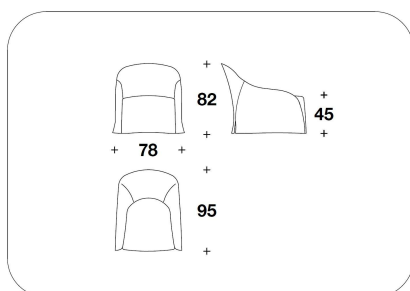

**OPTIONAL** Bergere with swivel base, polished chrome finishing

**OPTIONAL HEADREST** Bergere with headrest padded with Polyurethane and Fiberfill, not removable fabric or leather cover

POF (12)  
 POLTRONA / ARMCHAIR  
 78x95x82H. - H.S.45cm  
 30 2/3x37 1/3x32 1/3H. - H.S.17 3/4"

AUY (LS)  
 LOVESEAT  
 152x95x82H. - H.S.45cm  
 60x37 1/3x32 1/3H. - H.S.17 3/4"

SEF (26A) - SEF (26A/PGT)  
 BERGERE : POLTRONCINA GIREVOLE  
 / SWIVEL SMALL ARMCHAIR  
 70x95x104H. - H.S.46cm  
 27 2/3x37 1/3x41H. - H.S.18"