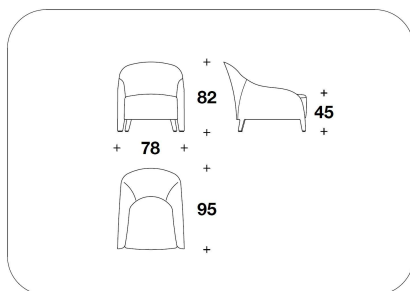

**OPTIONAL** Bergere with swivel base, polished chrome finishing

**OPTIONAL HEADREST** Bergere with headrest padded with Polyurethane and Fiberfill, not removable fabric or leather cover

POF (12)  
 POLTRONA / ARMCHAIR  
 78x95x82H. - H.S.45cm  
 30 2/3x37 1/3x32 1/3H. - H.S.17 3/4"

AUY (LS)  
 LOVESEAT  
 152x95x82H. - H.S.45cm  
 60x37 1/3x32 1/3H. - H.S.17 3/4"

SEF (26A) - SEF (26A/PGT)  
 BERGERE : POLTRONCINA GIREVOLE  
 / SWIVEL SMALL ARMCHAIR  
 70x95x104H. - H.S.46cm  
 27 2/3x37 1/3x41H. - H.S.18"