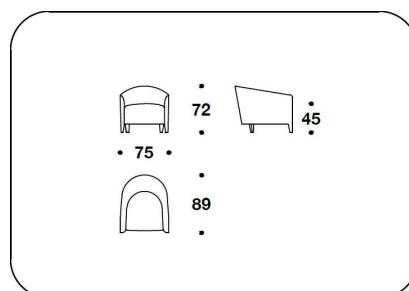

FEET Covered in fabric or leather

OPTIONAL Backrest cushion in mixed feather, optional FF Diagonal logo

POF (3)
 POLTRONA / ARMCHAIR
 73x90x85H. - H.S.45cm
 28 2/3x35 1/3x33 1/3H. - H.S.17 3/4"

SBR (D2)
 DIVANO 2 POSTI / 2 SEATER SOFA
 150x90x85H. - H.S.45cm
 59x35 1/3x33 1/3H. - H.S.17 3/4"

SBR (E2D) - SBR (E2S)
 ELEMENTO SEDUTA 1 POSTO
 C/BRACCIOLO DX O SX / 1 SEATER
 ELEMENT W/RIGHT OR LEFT ARM
 142x90x85H. - H.S.45cm
 56x35 1/3x33 1/3H. - H.S.17 3/4"

SBR (CLD) - SBR (CLS)
 CHAISE LONGUE : DX O SX / RIGHT OR
 LEFT
 77x150x85H. - H.S.45cm
 30 1/3x59x33 1/3H. - H.S.17 3/4"

SBR/PGR2 - SBR/PGR
 CUSCINO POGGIARENI / BACKREST
 CUSHION
 45x30 - 60x30cm
 17 3/4x11 3/4 - 23 2/3x11 3/4"

SBR (POL)
 POLTRONCINA CURVA / CURVED
 ARMCHAIR
 75x89x72H. - H.S.45cm
 29 2/3x35x28 1/3H. - H.S.17 3/4"