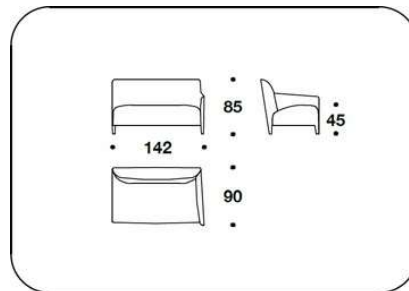

FEET Covered in fabric or leather

OPTIONAL Backrest cushion in mixed feather, optional FF Diagonal logo

POF (3)
 POLTRONA / ARMCHAIR
 73x90x85H. - H.S.45cm
 28 2/3x35 1/3x33 1/3H. - H.S.17 3/4"

SBR (D2)
 DIVANO 2 POSTI / 2 SEATER SOFA
 150x90x85H. - H.S.45cm
 59x35 1/3x33 1/3H. - H.S.17 3/4"

SBR (E2D) - SBR (E2S)
 ELEMENTO SEDUTA 1 POSTO
 C/BRACCIOLO DX O SX / 1 SEATER
 ELEMENT W/RIGHT OR LEFT ARM
 142x90x85H. - H.S.45cm
 56x35 1/3x33 1/3H. - H.S.17 3/4"

SBR (CLD) - SBR (CLS)
 CHAISE LONGUE : DX O SX / RIGHT OR
 LEFT
 77x150x85H. - H.S.45cm
 30 1/3x59x33 1/3H. - H.S.17 3/4"

SBR/PGR2 - SBR/PGR
 CUSCINO POGGIARENI / BACKREST
 CUSHION
 45x30 - 60x30cm
 17 3/4x11 3/4 - 23 2/3x11 3/4"

SBR (POL)
 POLTRONCINA CURVA / CURVED
 ARMCHAIR
 75x89x72H. - H.S.45cm
 29 2/3x35x28 1/3H. - H.S.17 3/4"

SBR (AD2)
 DIVANO 2 POSTI CURVO / 2 SEATER
 CURVED SOFA
 195x98x80H. - H.S.45cm
 76 2/3x38 2/3x31 1/3H. - H.S.17 3/4"

SBR (A/CUS)
 OPTIONAL : CUSCINO SCHIENALE
 PER ELEMENTI CURVI / BACK
 CUSHION FOR CURVED ELEMENTS