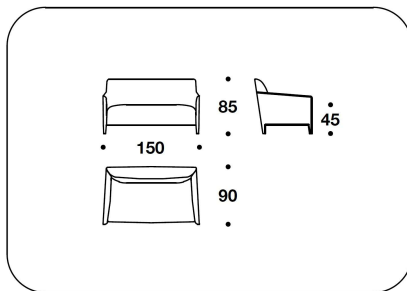

FEET Covered in fabric or leather

OPTIONAL Backrest cushion in mixed feather, optional FF Diagonal logo

POF (3)
 POLTRONA / ARMCHAIR
 73x90x85H. - H.S.45cm
 28 2/3x35 1/3x33 1/3H. - H.S.17 3/4"

SBR (D2)
 DIVANO 2 POSTI / 2 SEATER SOFA
 150x90x85H. - H.S.45cm
 59x35 1/3x33 1/3H. - H.S.17 3/4"

SBR (E2D) - SBR (E2S)
 ELEMENTO SEDUTA 1 POSTO
 C/BRACCIOLO DX O SX / 1 SEATER
 ELEMENT W/RIGHT OR LEFT ARM
 142x90x85H. - H.S.45cm
 56x35 1/3x33 1/3H. - H.S.17 3/4"

SBR (CLD) - SBR (CLS)
 CHAISE LONGUE : DX O SX / RIGHT OR
 LEFT
 77x150x85H. - H.S.45cm
 30 1/3x59x33 1/3H. - H.S.17 3/4"

SBR/PGR2 - SBR/PGR
 CUSCINO POGGIARENI / BACKREST
 CUSHION
 45x30 - 60x30cm
 17 3/4x11 3/4 - 23 2/3x11 3/4"

SBR (POL)
 POLTRONCINA CURVA / CURVED
 ARMCHAIR
 75x89x72H. - H.S.45cm
 29 2/3x35x28 1/3H. - H.S.17 3/4"

SBR (AD2)
 DIVANO 2 POSTI CURVO / 2 SEATER
 CURVED SOFA
 195x98x80H. - H.S.45cm
 76 2/3x38 2/3x31 1/3H. - H.S.17 3/4"

SBR (A/CUS)
 OPTIONAL : CUSCINO SCHIENALE
 PER ELEMENTI CURVI / BACK
 CUSHION FOR CURVED ELEMENTS