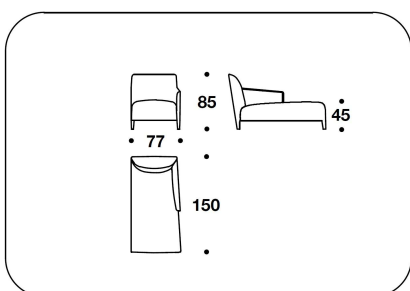

FEET Covered in fabric or leather

OPTIONAL Backrest cushion in mixed feather, optional FF Diagonal logo

POF (3)
 POLTRONA / ARMCHAIR
 73x90x85H. - H.S.45cm
 28 2/3x35 1/3x33 1/3H. - H.S.17 3/4"

SBR (D2)
 DIVANO 2 POSTI / 2 SEATER SOFA
 150x90x85H. - H.S.45cm
 59x35 1/3x33 1/3H. - H.S.17 3/4"

SBR (E2D) - SBR (E2S)
 ELEMENTO SEDUTA 1 POSTO
 C/BRACCIOLO DX O SX / 1 SEATER
 ELEMENT W/RIGHT OR LEFT ARM
 142x90x85H. - H.S.45cm
 56x35 1/3x33 1/3H. - H.S.17 3/4"

SBR (CLD) - SBR (CLS)
 CHAISE LONGUE : DX O SX / RIGHT OR
 LEFT
 77x150x85H. - H.S.45cm
 30 1/3x59x33 1/3H. - H.S.17 3/4"

SBR/PGR2 - SBR/PGR
 CUSCINO POGGIARENI / BACKREST
 CUSHION
 45x30 - 60x30cm
 17 3/4x11 3/4 - 23 2/3x11 3/4"

SBR (POL)
 POLTRONCINA CURVA / CURVED
 ARMCHAIR
 75x89x72H. - H.S.45cm
 29 2/3x35x28 1/3H. - H.S.17 3/4"

SBR (AD2)
 DIVANO 2 POSTI CURVO / 2 SEATER
 CURVED SOFA
 195x98x80H. - H.S.45cm
 76 2/3x38 2/3x31 1/3H. - H.S.17 3/4"

SBR (A/CUS)
 OPTIONAL : CUSCINO SCHIENALE
 PER ELEMENTI CURVI / BACK
 CUSHION FOR CURVED ELEMENTS