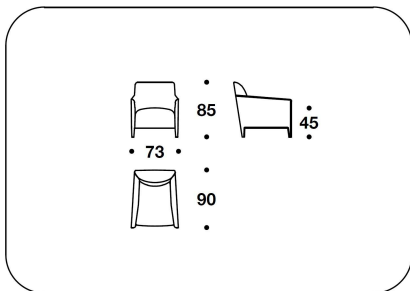

FEET Covered in fabric or leather

OPTIONAL Backrest cushion in mixed feather, optional FF Diagonal logo

POF (3)
 POLTRONA / ARMCHAIR
 73x90x85H. - H.S.45cm
 28 2/3x35 1/3x33 1/3H. - H.S.17 3/4"

SBR (D2)
 DIVANO 2 POSTI / 2 SEATER SOFA
 150x90x85H. - H.S.45cm
 59x35 1/3x33 1/3H. - H.S.17 3/4"

SBR (E2D) - SBR (E2S)
 ELEMENTO SEDUTA 1 POSTO
 C/BRACCIOLO DX O SX / 1 SEATER
 ELEMENT W/RIGHT OR LEFT ARM
 142x90x85H. - H.S.45cm
 56x35 1/3x33 1/3H. - H.S.17 3/4"

SBR (CLD) - SBR (CLS)
 CHAISE LONGUE : DX O SX / RIGHT OR
 LEFT
 77x150x85H. - H.S.45cm
 30 1/3x59x33 1/3H. - H.S.17 3/4"