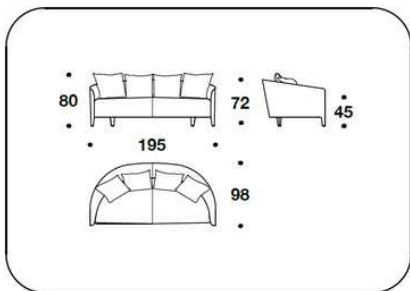

FEET Covered in fabric or leather

OPTIONAL Backrest cushion in mixed feather, optional FF Diagonal logo

POF (3)
 POLTRONA / ARMCHAIR
 73x90x85H. - H.S.45cm
 28 2/3x35 1/3x33 1/3H. - H.S.17 3/4"

SBR (D2)
 DIVANO 2 POSTI / 2 SEATER SOFA
 150x90x85H. - H.S.45cm
 59x35 1/3x33 1/3H. - H.S.17 3/4"

SBR (E2D) - SBR (E2S)
 ELEMENTO SEDUTA 1 POSTO
 C/BRACCIOLO DX O SX / 1 SEATER
 ELEMENT W/RIGHT OR LEFT ARM
 142x90x85H. - H.S.45cm
 56x35 1/3x33 1/3H. - H.S.17 3/4"

SBR (CLD) - SBR (CLS)
 CHAISE LONGUE : DX O SX / RIGHT OR
 LEFT
 77x150x85H. - H.S.45cm
 30 1/3x59x33 1/3H. - H.S.17 3/4"

SBR/PGR2 - SBR/PGR
 CUSCINO POGGIARENI / BACKREST
 CUSHION
 45x30 - 60x30cm
 17 3/4x11 3/4 - 23 2/3x11 3/4"

SBR (POL)
 POLTRONCINA CURVA / CURVED
 ARMCHAIR
 75x89x72H. - H.S.45cm
 29 2/3x35x28 1/3H. - H.S.17 3/4"

SBR (AD2)
 DIVANO 2 POSTI CURVO / 2 SEATER
 CURVED SOFA
 195x98x80H. - H.S.45cm
 76 2/3x38 2/3x31 1/3H. - H.S.17 3/4"

SBR (A/CUS)
 OPTIONAL : CUSCINO SCHIENALE
 PER ELEMENTI CURVI / BACK
 CUSHION FOR CURVED ELEMENTS